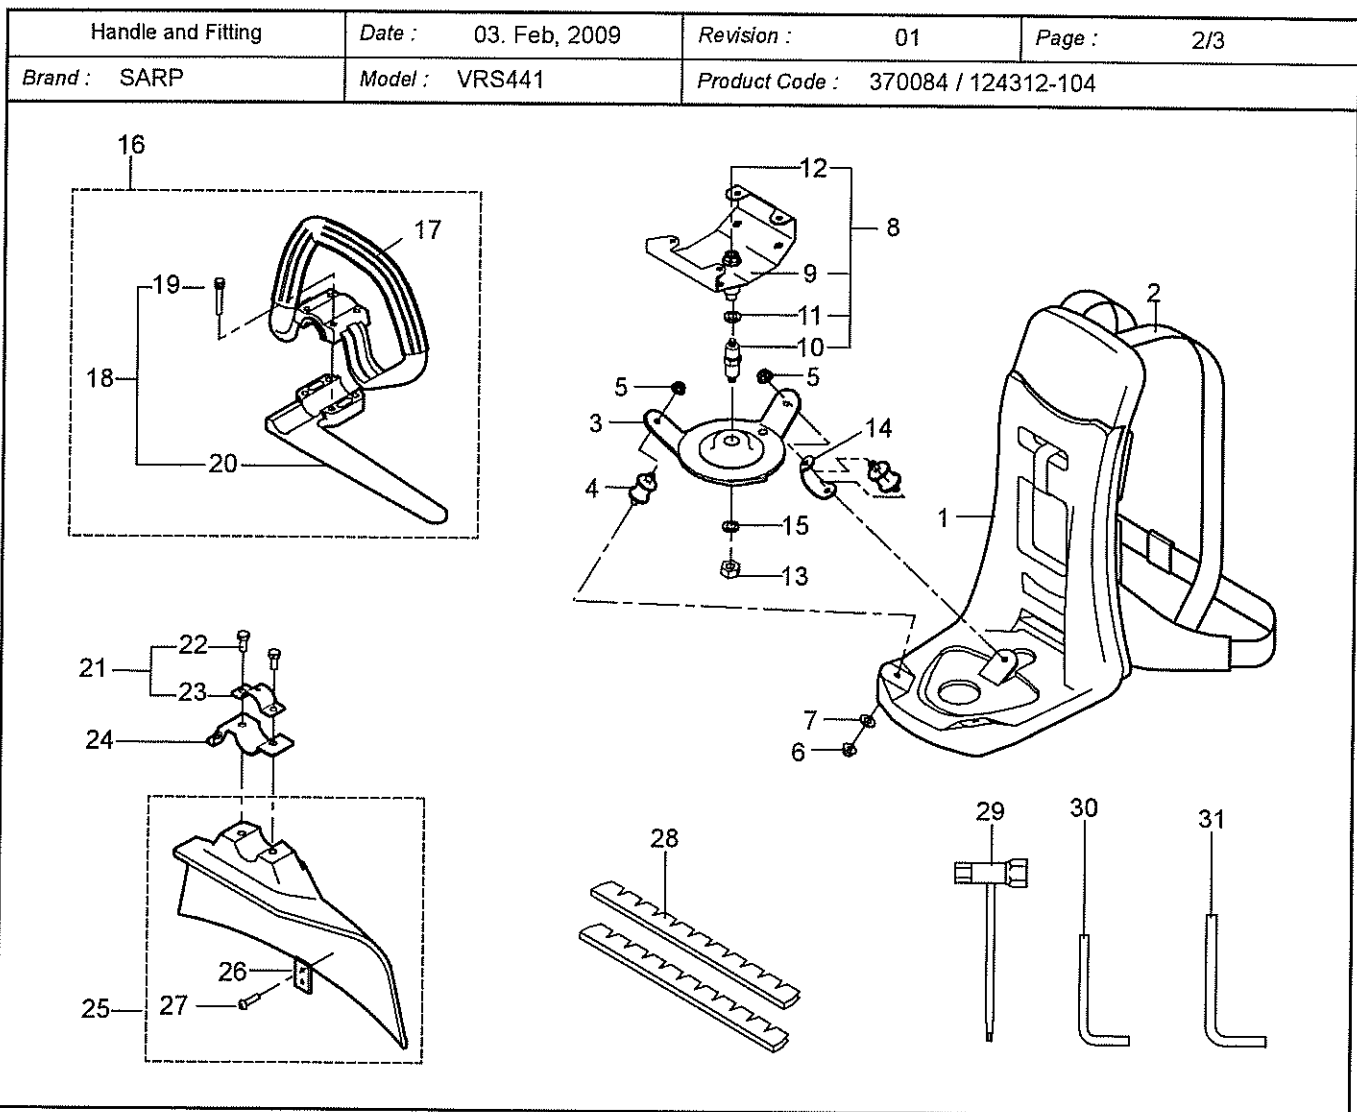

TOSAERBA SARP

TLE48-VRS441

ESPLOSO RICAMBI

PARTS LIST

REF. No.	PARTS No.		PARTS NAME	Q'TY			PRICE()	RECOMM.(%) Lot.100	REMARKS
				INCLUDING					
1	36122	122	KNAPSACK FRAME	1					
2	91027	135	KNAPSACK PAD	1					
3	11121	106 104	SUPPORT C.P. (VIBRO-ISOLATING)	1					
4	36005	167	RUBBER	3					
5	584L	0600	U-FLANGE NUT	3				M6	
6	561L	0600	U-HEXAGON NUT	3				M6	
7	68036	125	WASHER	3					
8	71223	158	SUPPORT ASSY (ENGINE)	1					
9	11020	153	ENGINE SUPPORT	1					
10	31013	114	BASE BOLT	1					
11	68036	196	WASHER	1					
12	571L	1000	FLANGE NUT	1				M10	
13	513L	1000	HEXAGON NUT	1				M10	
14	36071	144	BAND	1					
15	661L	1000	SPRING LOCK WASHER	1				M10	
16	71304	118	SINGLE HANDLE SET	1					
17	51023	153	SINGLE HANDLE	1					
18	71138	117	HANDLE BRACKET SET	1					
19	416N	0535	SOCKET SCREW		4			M5 x 35 (SW,PW)	
20	51116	161	HANDLE BRACKET		1				
21	71038	172	GUARD BAND SET	1					
22	412N	0615	SOCKET SCREW	2				M6 x 15	
23	11029	132	SAFETY GUARD BAND	1					
24	11029	139	SAFETY GUARD BAND	1					
25	71303	114	SAFETY GUARD SET	1					
26	91014	177	BLADE	1					
27	474L	0410	(+)TAPPING SCREW	2				4 x 10	
28	36044	107	BLADE COVER	1					